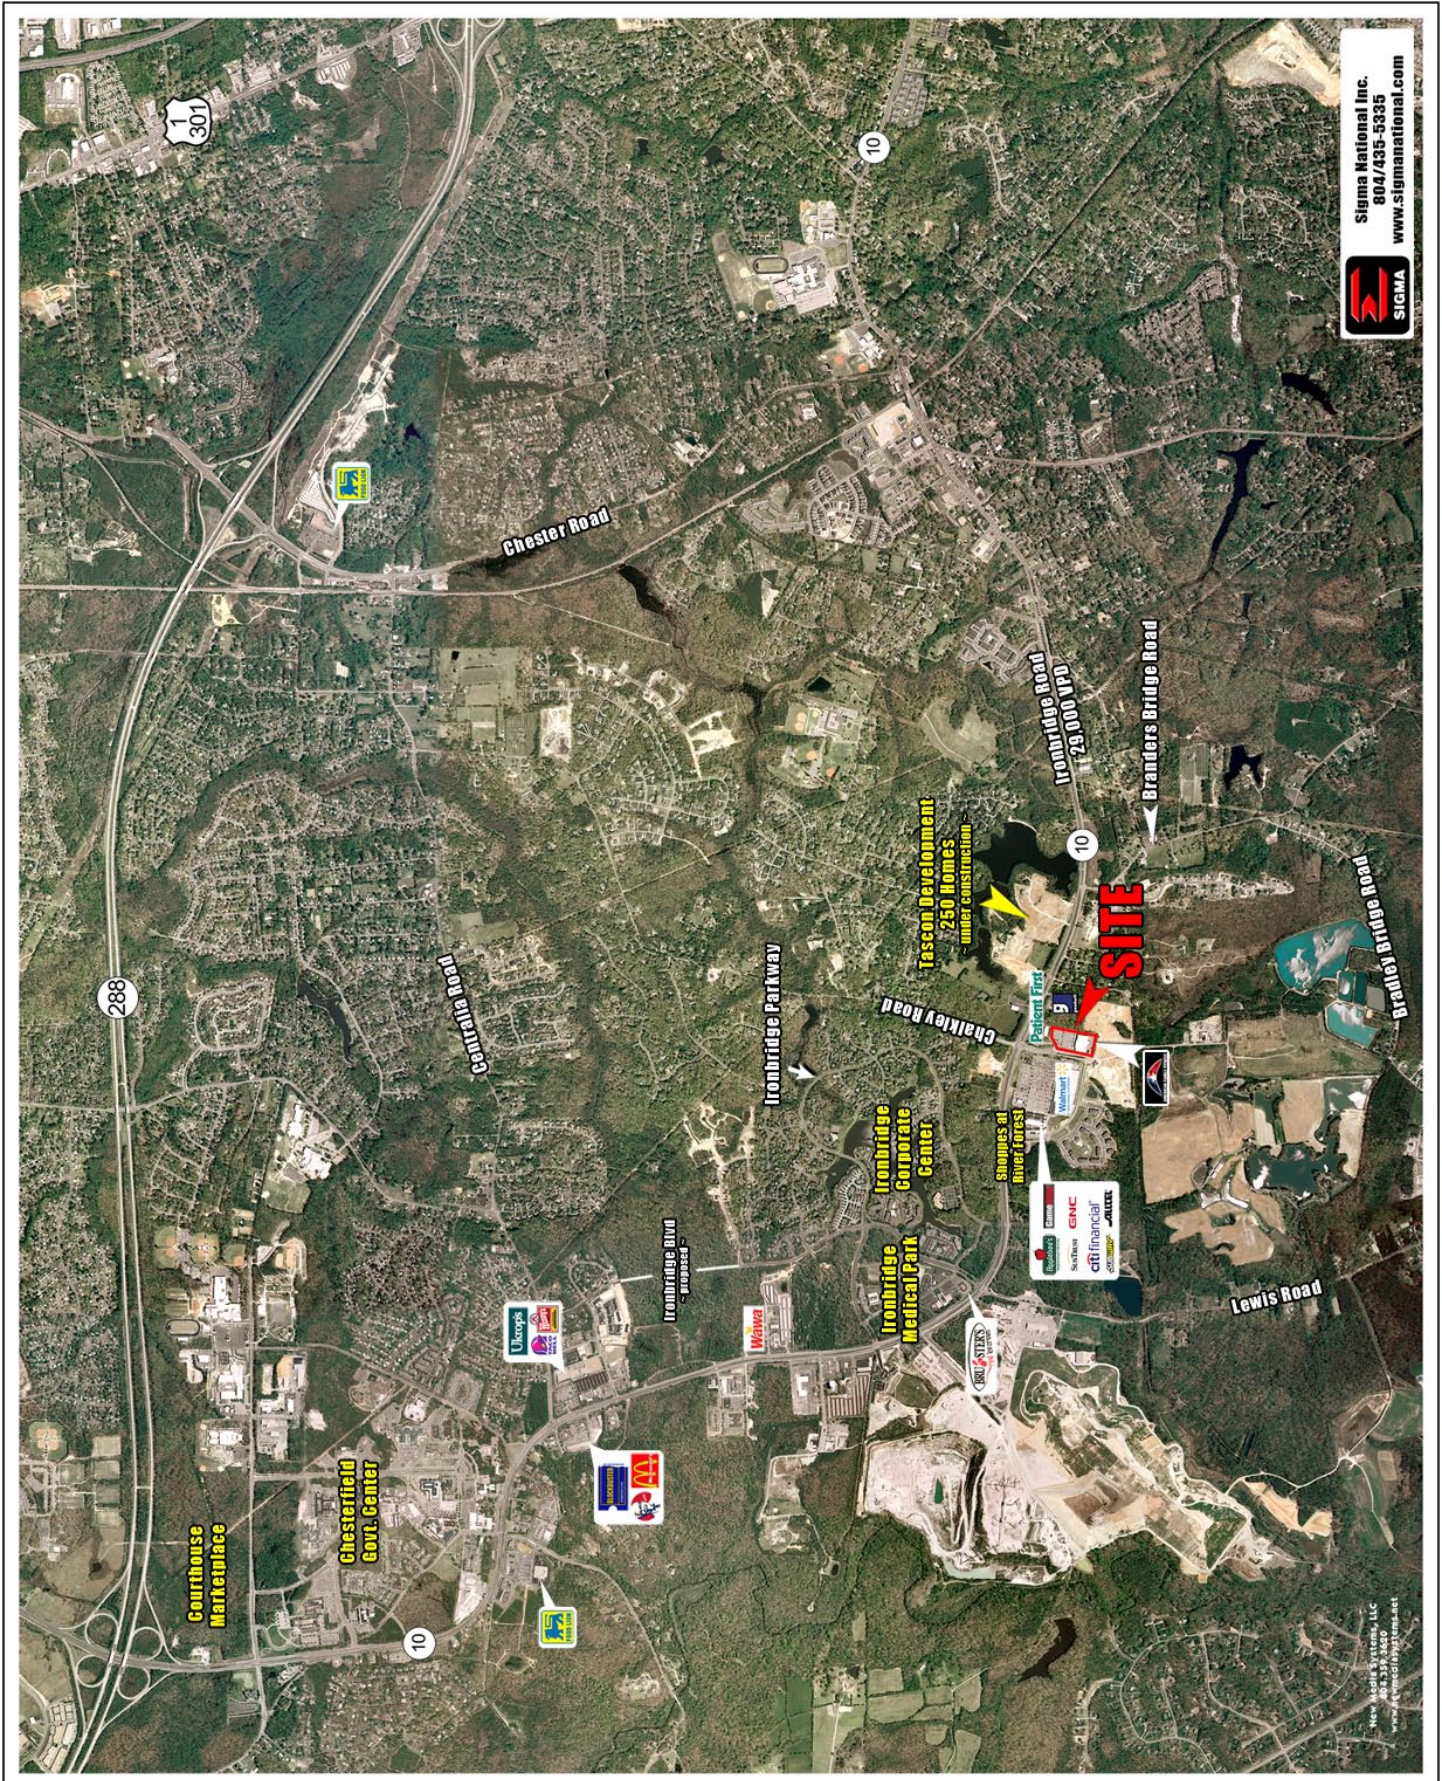

Join American Family Center at Chalkley Place
Next to Walmart on Route 10 (Ironbridge Road)
12201 S Chalkley Rd, Chester VA

End-Cap Space Next to American Family Fitness

- Join American Family Fitness (35,191 sq ft)
- Space available up to 20,800 sq. ft. (96.5' W x 184.6' D)
May be subdivided
- (2) Pylon Sign Panels Available on Route 10 & Chalkley Road
- Adjacent to Chester's Only WalMart Super Center, Goodwill, Firestone, Patient First, and Shoppes at River Forest. In the heart of Chester on Route 10 and Chalkley Rd.

CONTACT
Tred Spratley (804) 423-5335, x320

Join American Family Center at Chalkely Place

Next to Walmart on Route 10 (Ironbridge Road)

12201 S Chalkley Rd, Chester VA

Join American Family Center at Chalkley Place

Next to Walmart on Route 10 (Ironbridge Road)
12201 S Chalkley Rd, Chester VA

Sigma National Inc.
804/435-5335
www.sigmanational.com

New AcCell Systems, LLC
804-339-8489
www.accell.com

Information contained within is deemed reliable, but is not guaranteed. Subject to prior leasing.

Join American Family Center at Chalkely Place

Next to Walmart on Route 10 (Ironbridge Road)
12201 S Chalkley Rd, Chester VA

Information contained within is deemed reliable, but is not guaranteed. Subject to prior leasing.