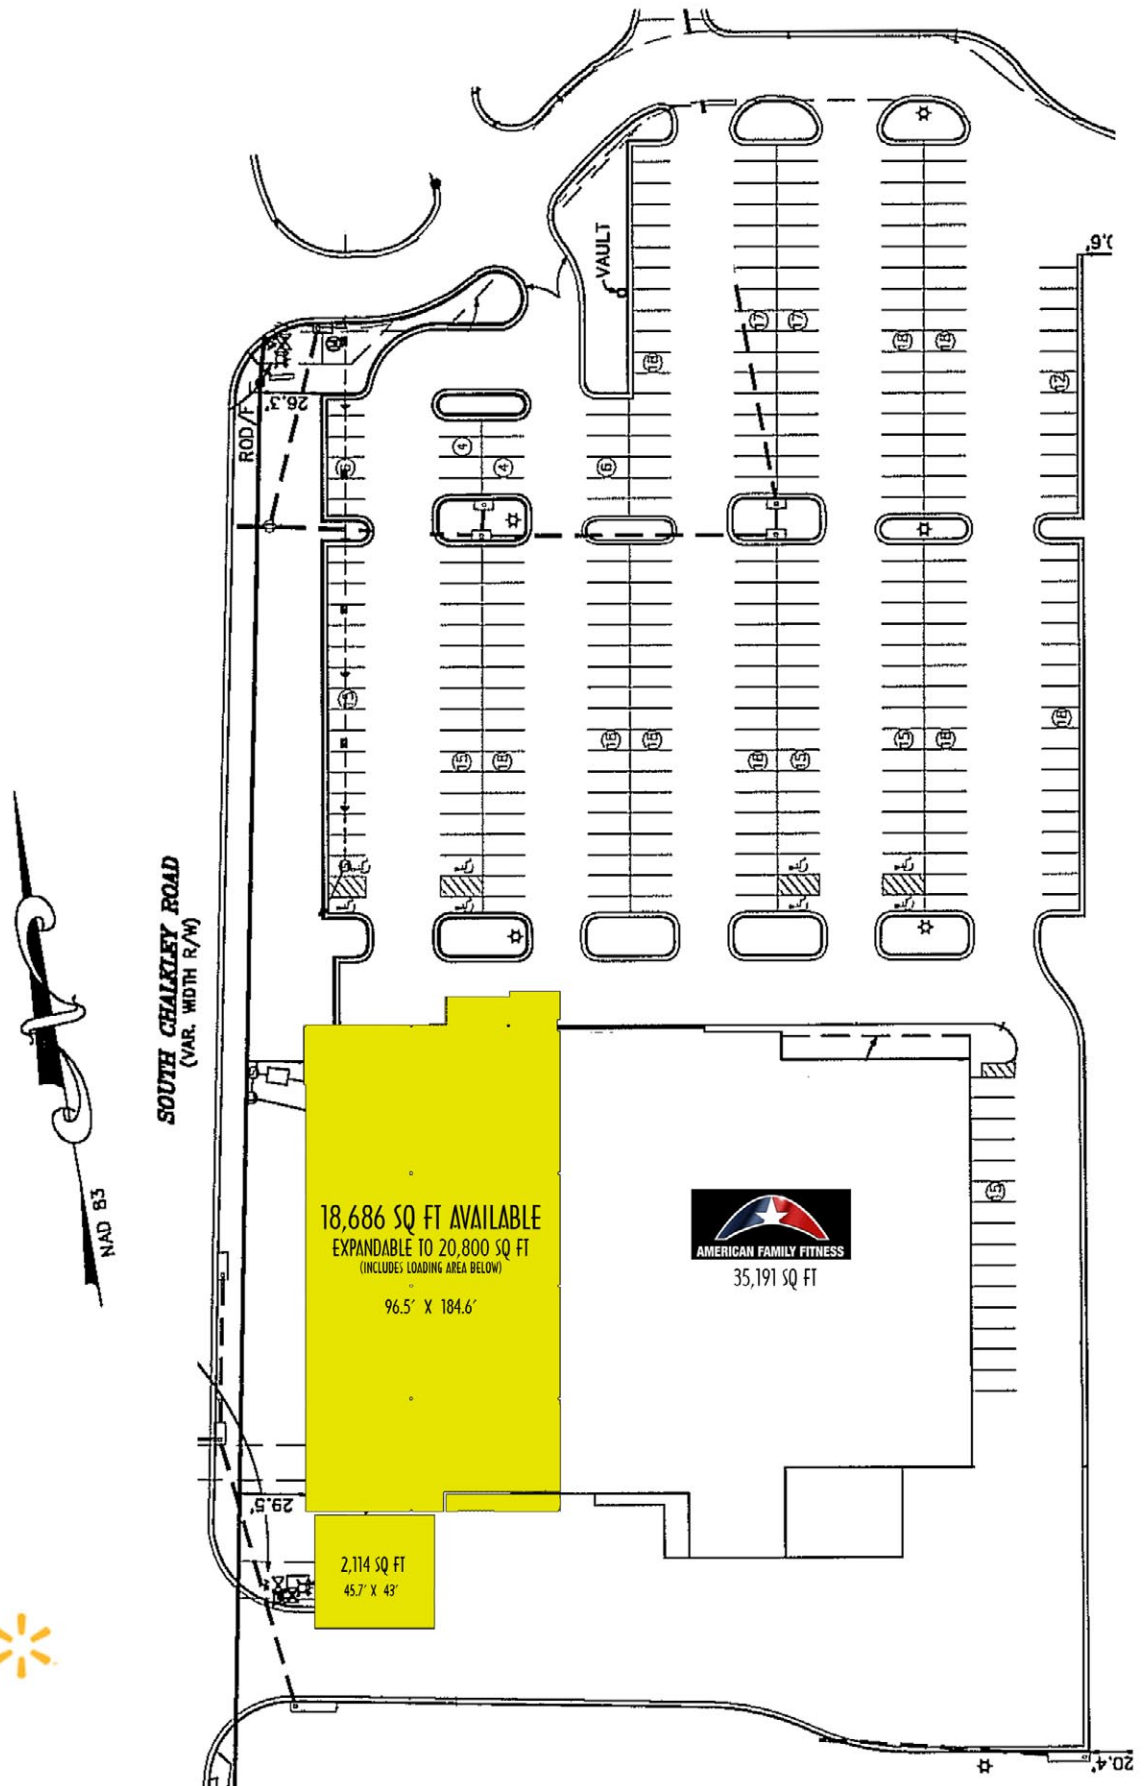

Join American Family Center at Chalkley Place
Next to Walmart on Route 10 (Ironbridge Road)
12201 S Chalkley Rd, Chester VA

End-Cap Space Next to American Family Fitness

- Join American Family Fitness (35,191 sq ft)
- Space available up to 20,800 sq. ft. (96.5' W x 184.6' D)
May be subdivided
- (2) Pylon Sign Panels Available on Route 10 & Chalkley Road
- Adjacent to Chester's Only WalMart Super Center, Goodwill, Firestone, Patient First, and Shoppes at River Forest. In the heart of Chester on Route 10 and Chalkley Rd.

CONTACT
Tred Spratley (804) 423-5335, x320

Join American Family Center at Chalkely Place

Next to Walmart on Route 10 (Ironbridge Road)

12201 S Chalkley Rd, Chester VA

Join American Family Center at Chalkley Place

Join American Family Center at Chalkely Place

Next to Walmart on Route 10 (Ironbridge Road)
12201 S Chalkley Rd, Chester VA

Information contained within is deemed reliable, but is not guaranteed. Subject to prior leasing.